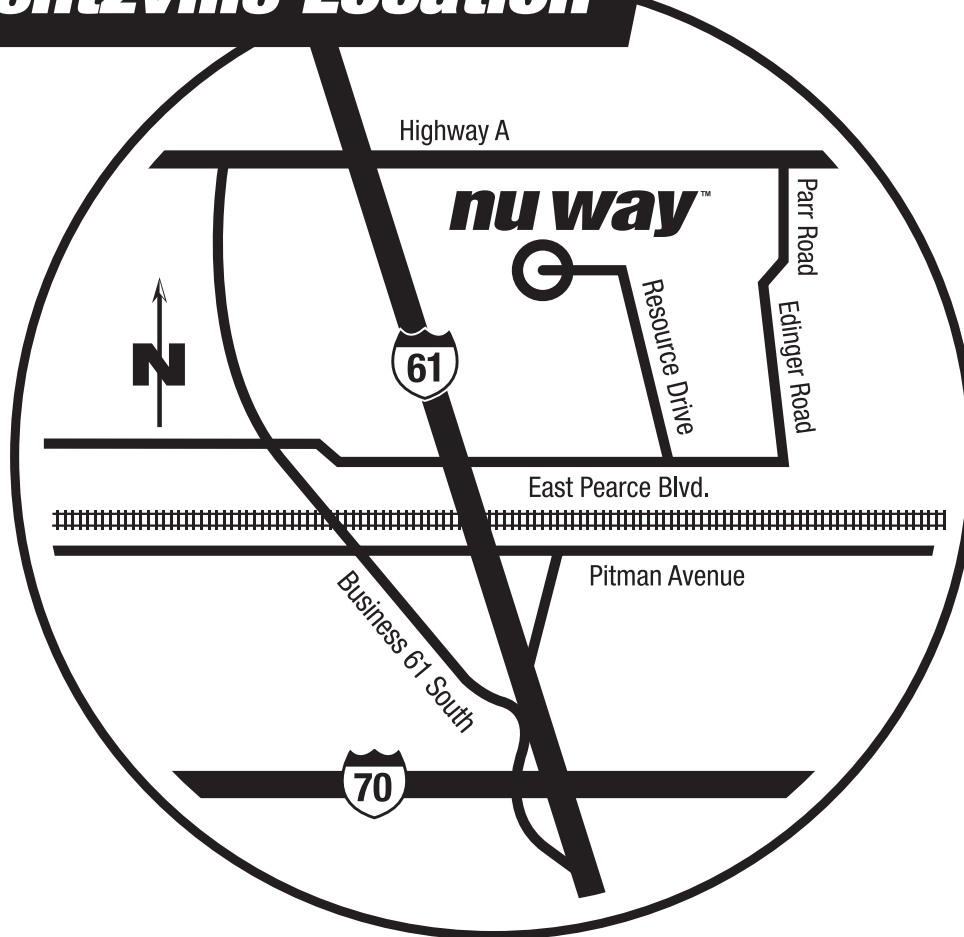

nu way[®]

Everything for the Contractor!

Wentzville Location

Wentzville, MO

**115 Resource Dr. Wentzville, MO 63385
636-327-8877**

Directions:

From St. Louis: Take Interstate 70 West to Hwy 61 North. Go north 1/8 mile to Pitman Road Exit, then turn left at light. Go to Business Route 61, then turn right and go 1/8 mile to East Pearce Blvd. Turn right and go to Resource Dr., then turn left.

From Troy, MO: Take Hwy 61 South to Hwy A. Turn right and go to Business Route 61. Turn left and go 2/3 mile to East Pearce Blvd. Turn left and go to Resource Dr., then turn left.

4190 HOFFMEISTER AVE.
ST. LOUIS, MO 63125-2298
314.544.1214 • FAX 314.544.1656
800.542.1214

3100 SOUTH TEN MILE DR.
JEFFERSON CITY, MO 65109-1013
573.893.8786 • FAX 573.893.8737
800.345.9154

4788 OLD CAPE ROAD EAST
JACKSON, MO 63755-3816
573.204.0100 • FAX 573.204.0411
800.599.9854

115 RESOURCE DR.
WENTZVILLE, MO 63385-1560
636.327.8877 • FAX 636.327.4944
888.999.6883