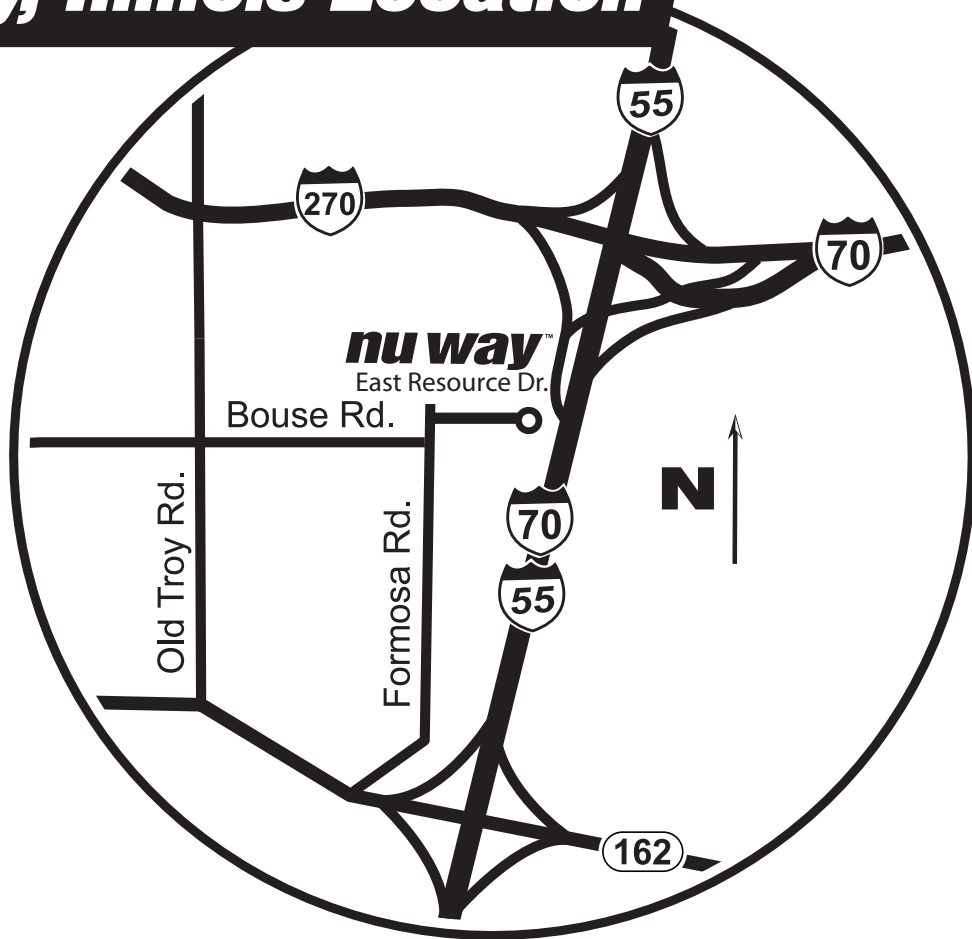

nu way[®]

Everything for the Contractor!

Troy, Illinois Location

Troy, IL

**7651 East Resource Dr. Troy, IL 62294
618-288-3400**

Directions:

From Hwy 55/70: Take Exit 18 west on Route 162 (Edwardsville Road). Make an immediate right on Formosa Road (in front of Cracker Barrel) then make a right on East Resource Drive.

4190 HOFFMEISTER AVE.
ST. LOUIS, MO 63125-2298
314.544.1214 • FAX 314.544.1656
800.542.1214

3100 SOUTH TEN MILE DR.
JEFFERSON CITY, MO 65109-1013
573.893.8786 • FAX 573.893.8737
800.345.9154

4788 OLD CAPE ROAD EAST
JACKSON, MO 63755-3816
573.204.0100 • FAX 573.204.0411
800.599.9854